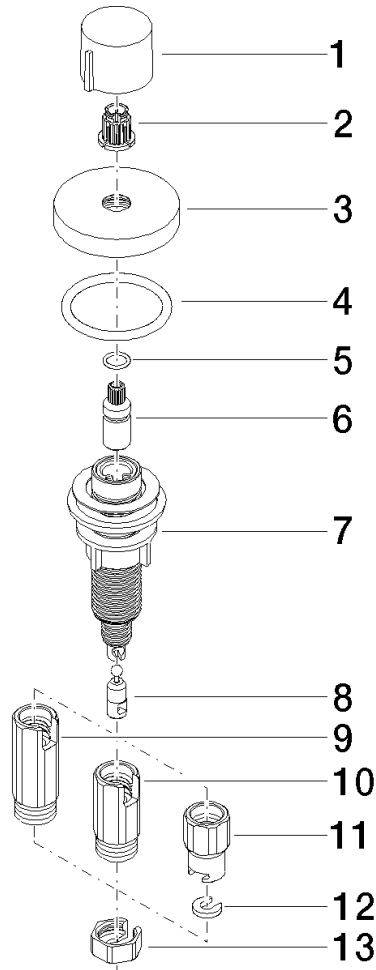

Strainer waste with control handle - Chrome

ELIO

10 710 970

- control for single basin
- including adapter for Bowden cable

Fits ELIO, ENO, MEM, META SQUARE, SYNC, TARA and TARA ULTRA

Fits: ELIO, MEM, TARA, TARA ULTRA, META SQUARE

	Chrome	10 710 970-00
	Brushed Platinum	10 710 970-06
	Platinum	10 710 970-08
	Durabross (23kt Gold)	10 710 970-09
	Dark Chrome	10 710 970-19
	Brushed Durabross (23kt Gold)	10 710 970-28
	Matte Black	10 710 970-33
	Brushed Champagne (22kt Gold)	10 710 970-46
	Champagne (22kt Gold)	10 710 970-47
	Brushed Chrome	10 710 970-93
	Brushed Dark Platinum	10 710 970-99

10 710 970

mm [inches]

10 710 970

Parts for other finishes can be found here: Brushed Platinum

Spare parts list

No.	Item Number	Name	Quantity used	Delivery time
1	09 20 97 030-00	handle	1	10
2	90 12 12 002 00 90	fixing cap	1	2
3	09 27 87 006-00	rosette	1	10
4	90 14 10 043 00 90	seal	1	2
5	09 14 10 042 90	seal	1	2
6	09 29 06 087-00	spindle	1	10
7	04 30 01 029 00 90	adaptor	1	2
8	09 24 03 175 90	adaptor	1	2
9	09 11 10 073-07	connection	1	30
10	09 11 10 074-07	connection	1	30
11	09 11 10 079-07	connection	1	30
12	09 30 11 087 90	disc	1	2
13	09 23 30 024-07	nut	1	30